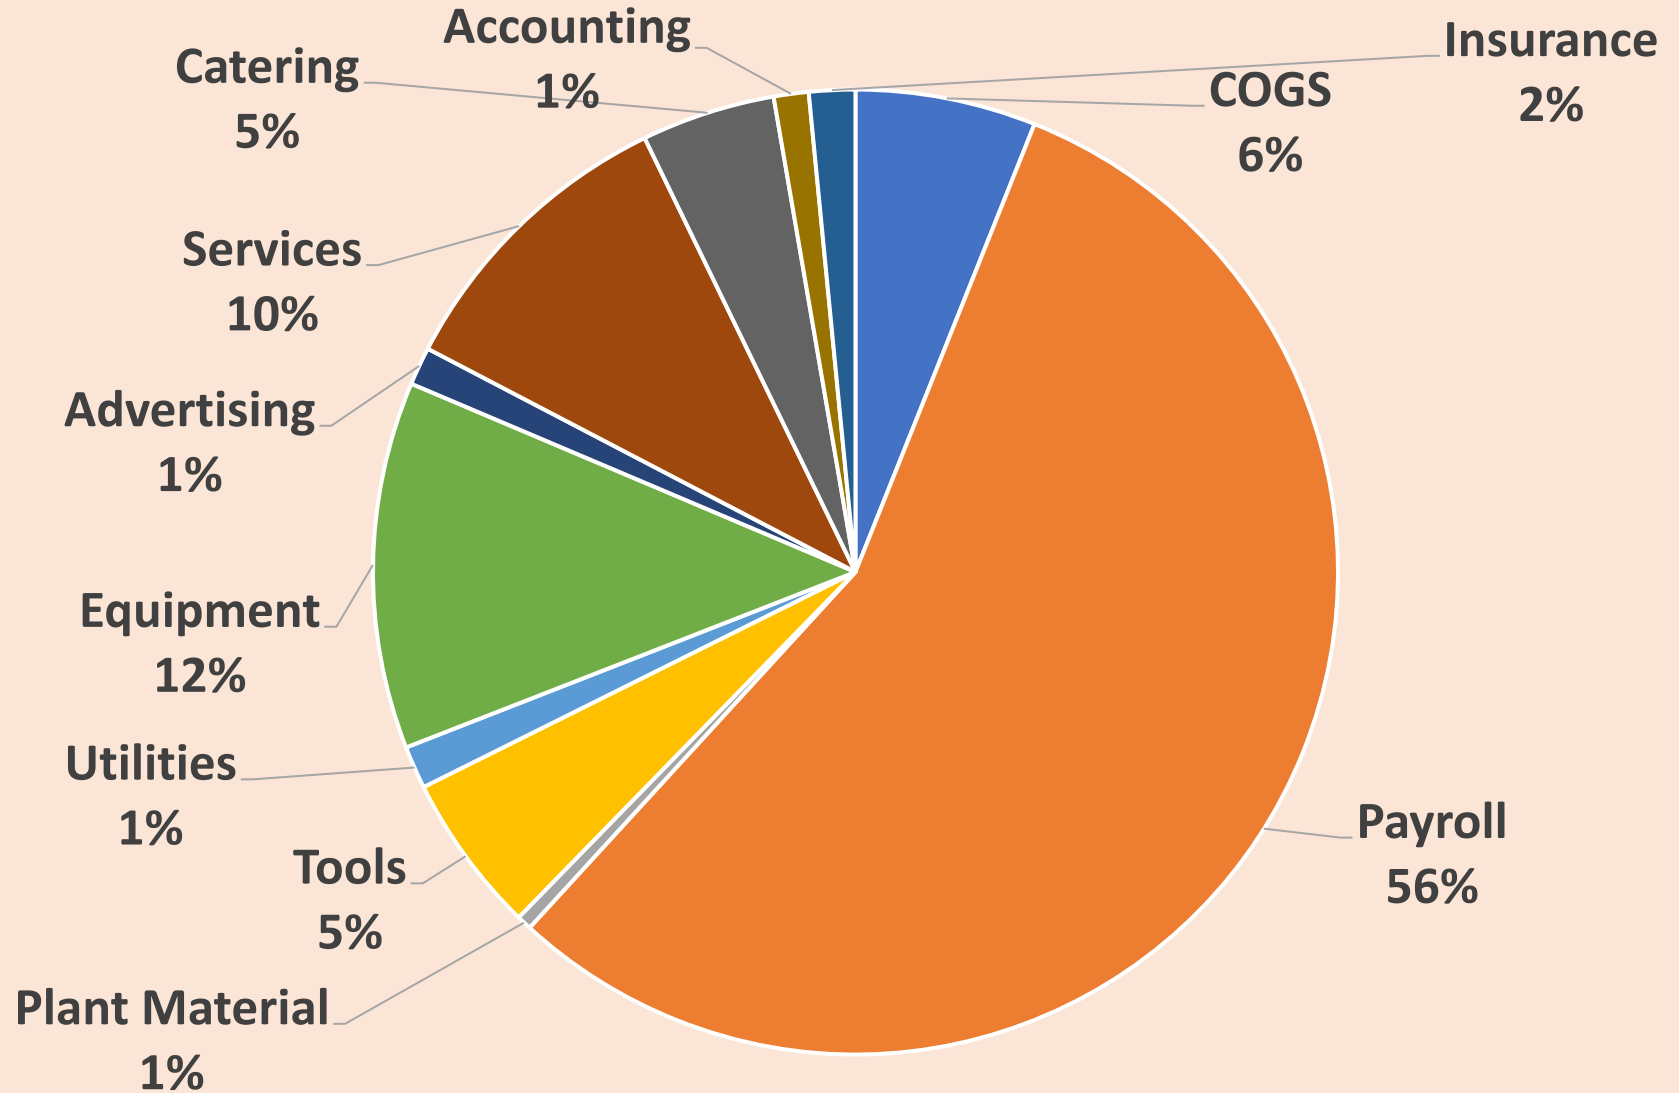

INCOME

\$1,229,481

EXPENSE

\$1,140,419

50+
PROGRAMS

15,000+
PEOPLE

PROGRAM	ATTENDANCE
ICE SCULPTURE COMPETITION	17
ALASKA POLLINATORS	16
VOLUNTEER ORIENTATION	84
WINTER WALK – APRIL	24
SUMMER CAMP – ARTFUL GARDENER	27
THURSDAY PICNICS – AUGUST	99
MEMBERSHIPS	1802
BEER IN THE GARDEN	368
SUMMER CAMP – BOTANY ON BIKES	13
SUMMER CAMP – BUDDING ARTISTS	37
SUMMER CAMP – CHEF CAMP	27
BOTANICAL SKETCHBOOKS	57
SUMMER CAMP – DIG, GROW, EXPLORE	25
DINO PLANTERS	15
FALL CENTERPIECES	15
SUMMER GALA	158
DAY CAMP – NOVEMBER 11	14