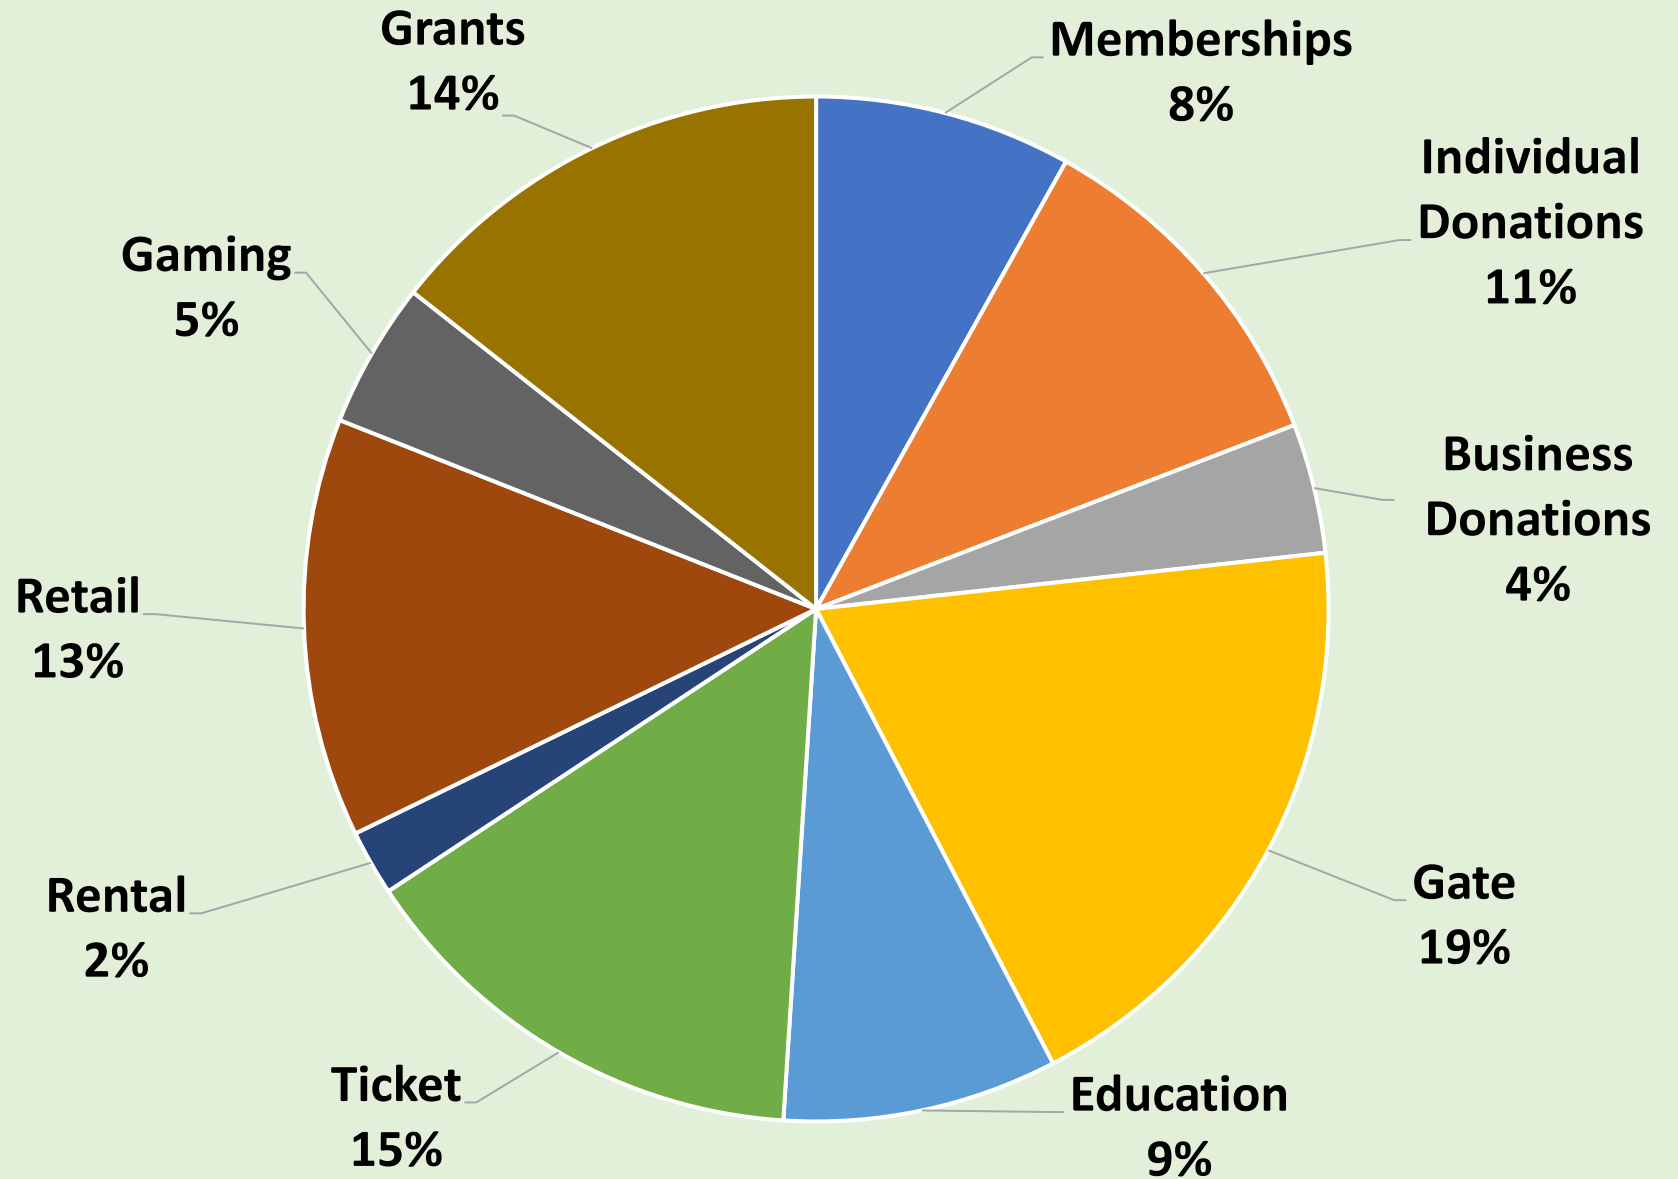

INCOME

\$1,229,481

EXPENSE

\$1,140,419

50+
PROGRAMS

15,000+
PEOPLE

PROGRAM	ATTENDANCE
ICE SCULPTURE COMPETITION	17
ALASKA POLLINATORS	16
VOLUNTEER ORIENTATION	84
WINTER WALK – APRIL	24
SUMMER CAMP – ARTFUL GARDENER	27
THURSDAY PICNICS – AUGUST	99
MEMBERSHIPS	1802
BEER IN THE GARDEN	368
SUMMER CAMP – BOTANY ON BIKES	13
SUMMER CAMP – BUDDING ARTISTS	37
SUMMER CAMP – CHEF CAMP	27
BOTANICAL SKETCHBOOKS	57
SUMMER CAMP – DIG, GROW, EXPLORE	25
DINO PLANTERS	15
FALL CENTERPIECES	15
SUMMER GALA	158
DAY CAMP – NOVEMBER 11	14